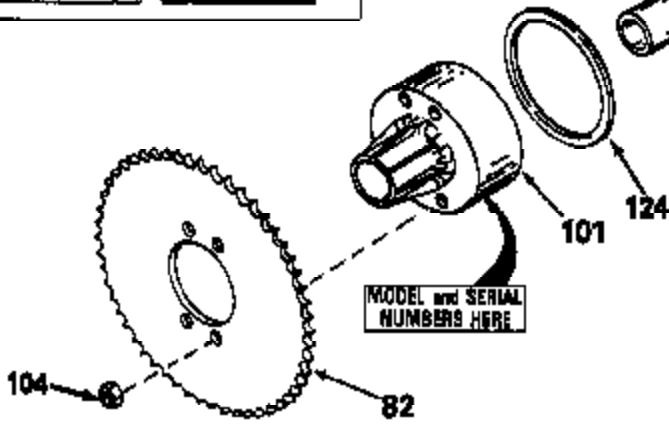

JOIST

SICHER IST DAS:
DAS ORIGINAL

47	48
47A	48A
47B	48B
47C	48C
47D	48D
47E	48E
47H	48H
47L	48L

47M	48M
47P	48P
47R	48R
47V	48V
47W	48W
47X	48X

Ref #	Part Number	Qty	Description
13	778067		Gear, Bevel (16 teeth)
14	778068		Gear, Pinion (16 teeth)
17	786040		Pin, Drive
26	792018		Ring, Retaining
31	780001		Washer (3/4" ID x 1-1/2" OD x 1/16" t hick)
31A	780096		Washer, Thrust
47E	774331		Axle (7-3/4" long)
48E	774332		Axle (19-3/8" long)
82	786043		Sprocket. No Teeth 54. O.D. 8.823
82	786051		Sprocket. No Teeth 60. O.D. 9.841
82	786070		Sprocket. No Teeth 48. O.D. 7.920
82	786041A		Sprocket. No Teeth 45. O.D. 7.389
82	786042		Sprocket. No Teeth 40. O.D. 6.650
90	788067B	100-172A Peerless	Grease (32 oz. bottle Bentonite greas e)
101	774344		Differential Carrier Hsg (Incl. 137)
102	774345		Differential Carrier Hsg (Incl. 139)
103	792044		Screw, 5/16-18 x 4"
104A	792061		Washer, Flat, 5/16"
104	792042		Nut, Lock, 5/16-18 (Use as required)
137	780077		Bushing (3/4" ID x 1-1/16" OD x 2-1/1 6" long)
139	780077		Bushing (3/4 ID x 1-1/16" OD x 2-1/16 " long)