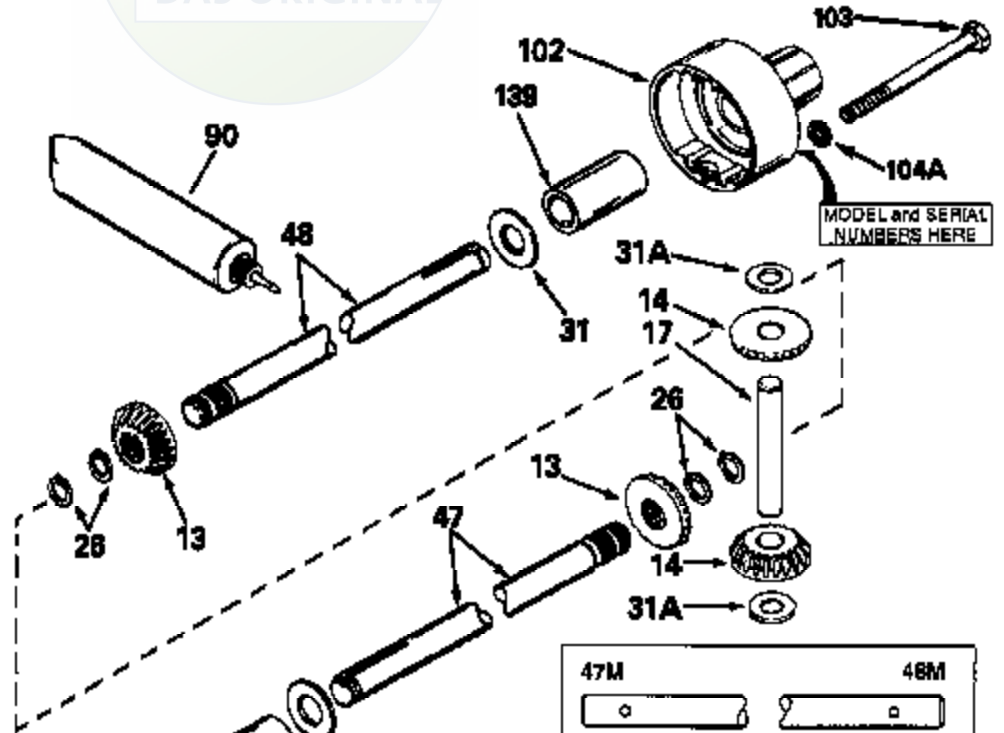

JOIST

SICHER IST DAS:
DAS ORIGINAL

47	48
47A	48A
47B	48B
47C	48C
47D	48D
47E	48E
47H	48H
47L	48L

47M	48M
47P	48P
47R	48R
47V	48V
47W	48W
47X	48X

Ref #	Part Number	Qty	Description
13	778067		Gear, Bevel (16 teeth)
14	778068		Gear, Pinion (16 teeth)
17	786040		Pin, Drive
26	792018		Ring, Retaining
31	780001		Washer (3/4" ID x 1-1/2" OD x 1/16" t hick)
31A	780096		Washer, Thrust
47E	774331		Axle (7-3/4" long)
48E	774332		Axle (19-3/8" long)
82	786043		Sprocket. No Teeth 54. O.D. 8.823
82	786051		Sprocket. No Teeth 60. O.D. 9.841
82	786070		Sprocket. No Teeth 48. O.D. 7.920
82	786041A		Sprocket. No Teeth 45. O.D. 7.389
82	786042		Sprocket. No Teeth 40. O.D. 6.650
90	788067B	100-172A Peerless	Grease (32 oz. bottle Bentonite greas e)
101	774344		Differential Carrier Hsg (Incl. 137)
102	774345		Differential Carrier Hsg (Incl. 139)
103	792044		Screw, 5/16-18 x 4"
104A	792061		Washer, Flat, 5/16"
104	792042		Nut, Lock, 5/16-18 (Use as required)
137	780077		Bushing (3/4" ID x 1-1/16" OD x 2-1/1 6" long)
139	780077		Bushing (3/4 ID x 1-1/16" OD x 2-1/16 " long)